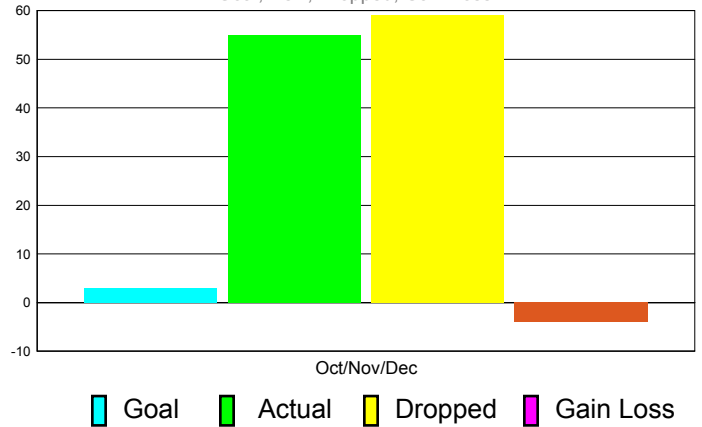

Club Results 2011-2012

Goal, New, Dropped, Gain/Loss

MEMBERSHIP

Membership Results
2011-2012

Membership
2010-2011

Month	Net Memb Goal	Actual New Memb	Actual Dropped Memb	Gain/Loss of Memb	Gain/ Loss of Memb
Oct/Nov/Dec	3	55	59	-4	-87
Totals	3	55	59	-4	-87

Membership Results 2011-2012

Goal, New, Dropped, Gain/Loss

Comparison of Club Gain/Loss

Current Year Compared to the Previous Year

Comparison of Membership Gain/Loss

Current Year Compared to the Previous Year